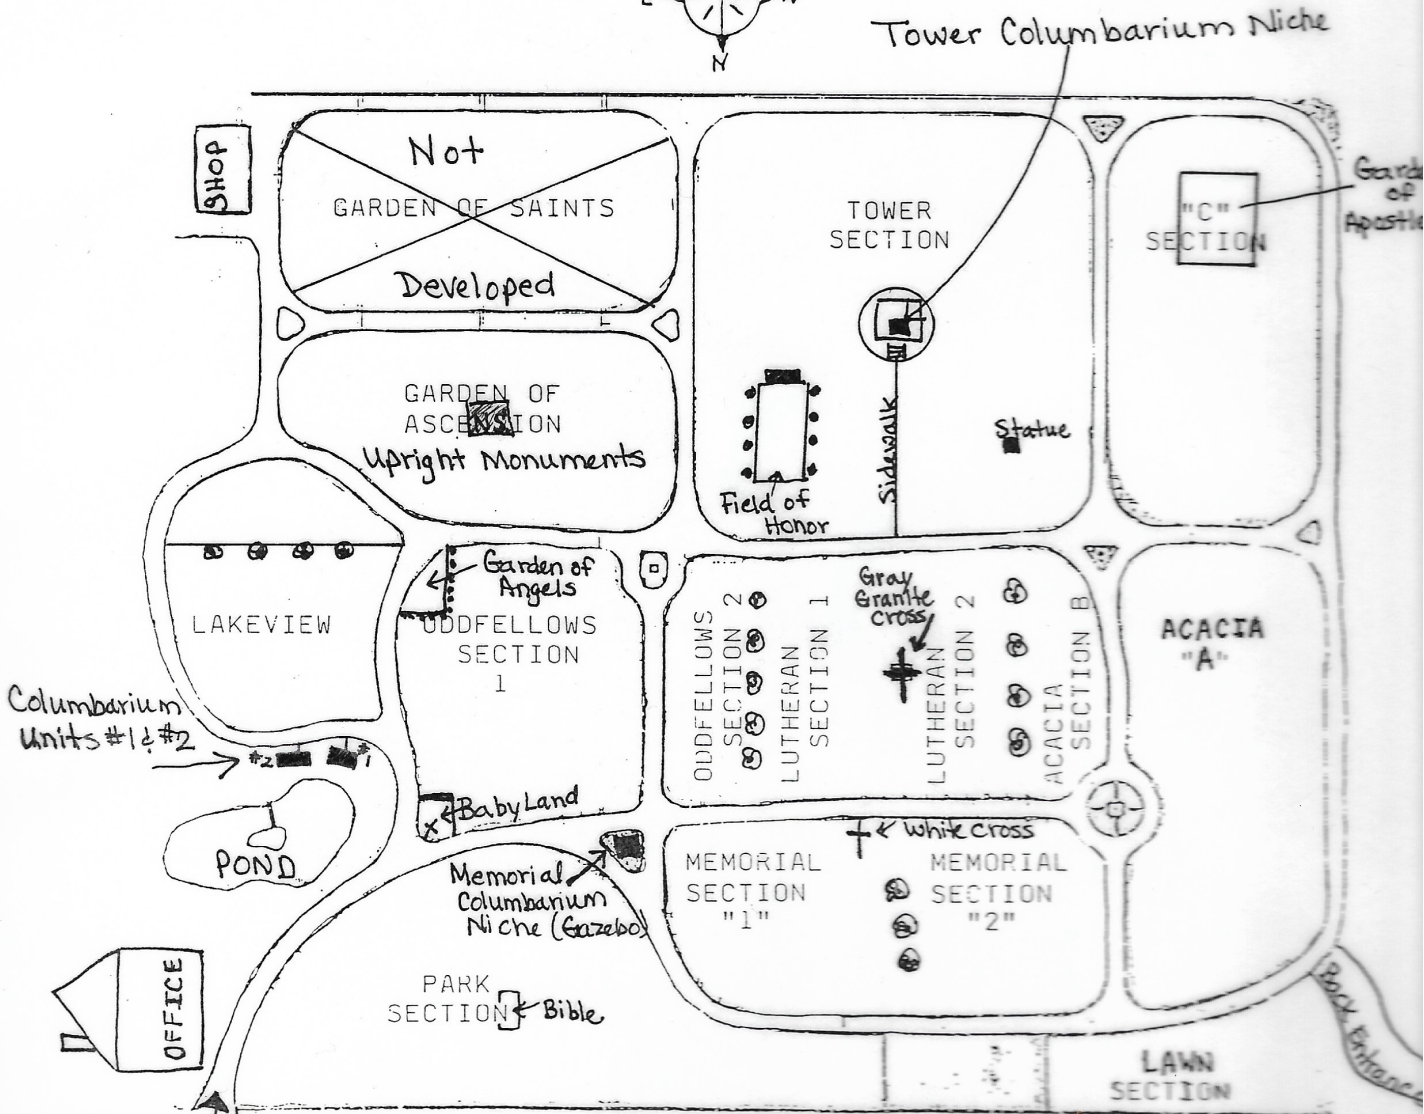

MEMORIAL PARK

CEMETERY & CREMATORY

11495 265th St. Mason City, IA 50401 641-424-2151

Entrance

☉ = Bushes or Trees